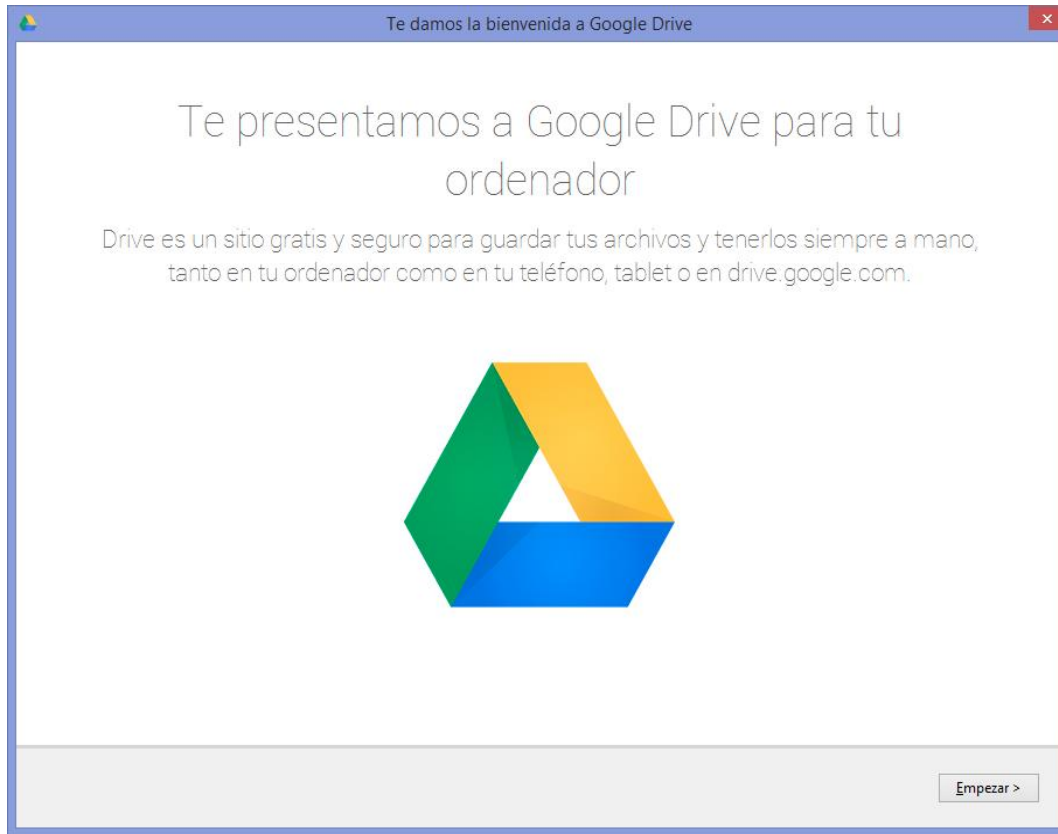

Instalación